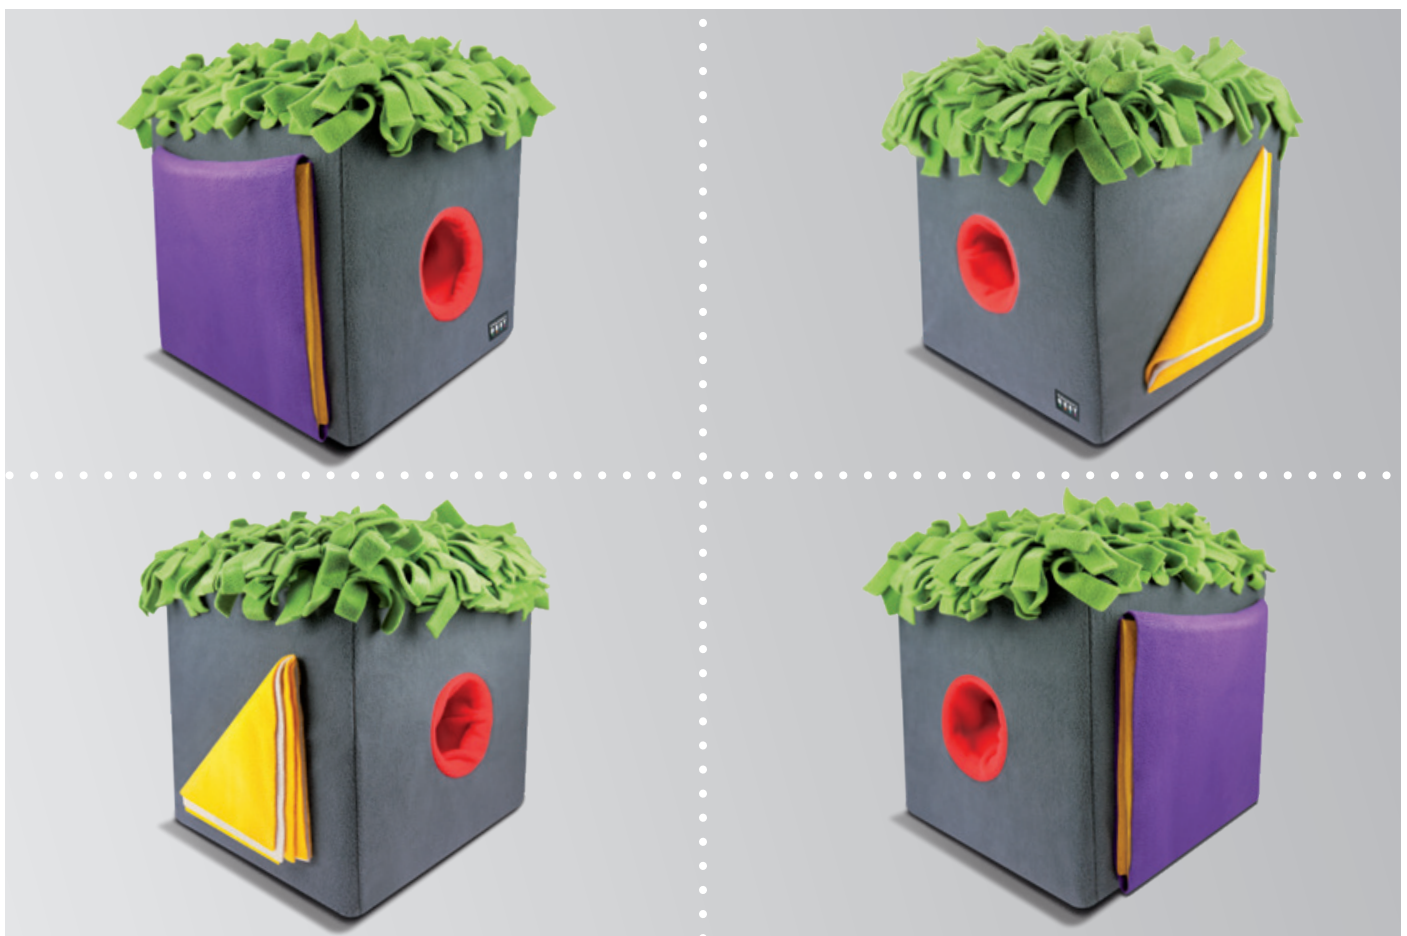

KNAUDER'S BEST

THE SNIFFBOX FROM KNAUDER'S BEST

New! The search toy with another dimension. For new challenges and even more sniffing fun.

Discover new hiding places, find those treats together, enjoy amazing sniffing adventures – the Sniffbox is the latest animal toy for dogs and cats! The phantasy-filled box, made of stable cardboard, with a removable, easy-maintenance fleece playing surface, will add some colourful pleasure to your everyday life. With the Sniffbox, there'll never be a dull moment. It allows you to challenge and encourage your dog or cat and keep them busy in a demanding yet playful way, that is ideal for the species. Your pets will love it. Every single playing session will strengthen your bond even further and deepen your mutual trust. Thanks to the versatile hiding place options, we guarantee endless searching fun for you and your pet. The cognitive challenge, super design, exclusive craftsmanship and the option of removing the playing service so you can wash it and put it in the drier, make the Sniffbox a unique training tool and an absolute must-have for every animal-lover.

KNAUDER'S BEST

UNIQUE FEATURES OF THE SNIFFBOX AT A GLANCE:

- Species-appropriate occupation
- Well thought-through design
- Handmade in the EU
- Phantasy-filled search toy that always has new challenges to offer
- Ideal for handicapped dogs
- Optimal training tool for dog dance
- The play surface with Velcro can be removed simply
- Stable box (can be reordered individually)
- Easy-maintenance material
- Unique three-dimensional, cube-shaped sniffing fun

4 260588 310137

Colour: stone
Article no. 31013

MATERIAL: OUTSIDE 100% POLYESTER

Dimensions: ca. 30cm x 30cm x 30cm

INNOVATIVE
ANIMAL
TOOLS