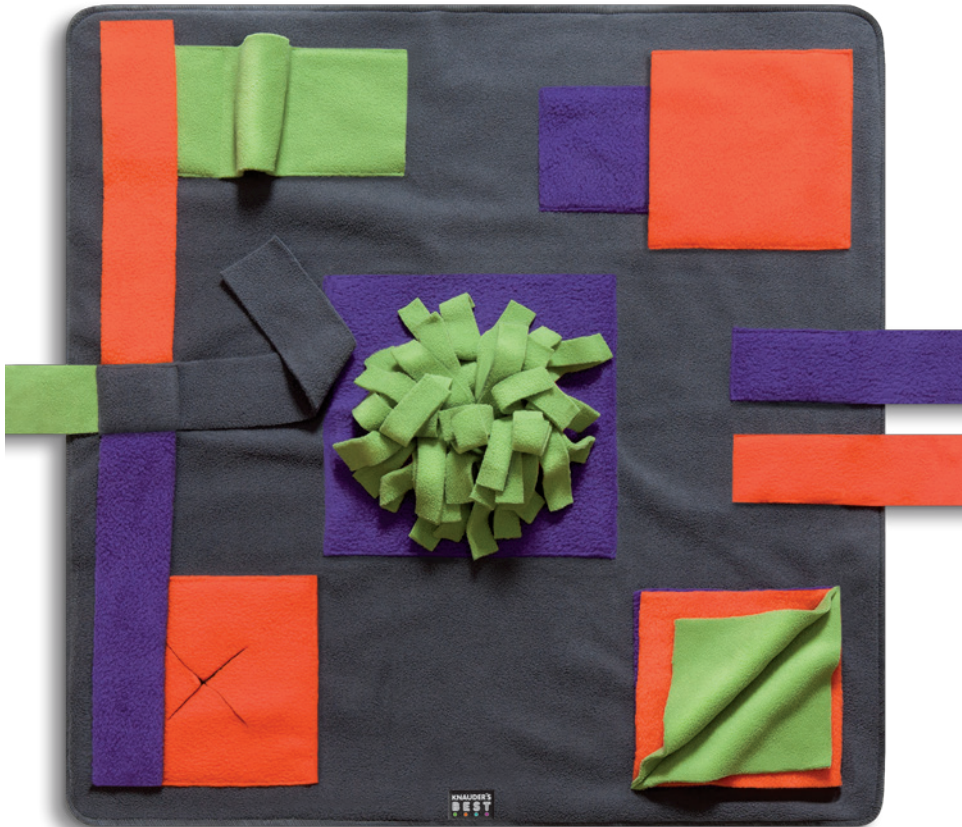

KNAUDER'S BEST

THE HAPPYPAD FROM KNAUDER'S BEST

A must-have for dogs- The educational toy for a wonderful friendship!

The happypad is the perfect combination of the sniffawn and sniffpad. It combines the countless hiding places of both products and offers plenty of searching fun in a limited space. The idea behind our innovative high-quality cognitive products here at KNAUDER 'S BEST is pure genius. As you play together with your little darling, you develop his intelligence and trust; he becomes more even-tempered, and the bond between you is strengthened. Just 7-10 minutes of activity are enough to boost your pooch's cognitive skills, challenging him and strengthening your companionship through play. The numerous pockets and lovingly incorporated hiding places provide endless opportunities for hiding treats from your four-legged friend, and guarantee lasting searching fun. Our hand-worked textile products, produced in the EU, also offer handicapped, injured and anxious dogs the chance to experience a huge sense of achievement within their own little comfort zone. All of our product innovations here at KNAUDER 'S BEST are carefully designed high-quality toys tailored to the needs of your pet, and are specifically recommended by dog trainers.

MATERIAL: 100% POLYESTER

Dimensions: ca. 60cm x 60cm

INNOVATIVE
ANIMAL
TOOLS